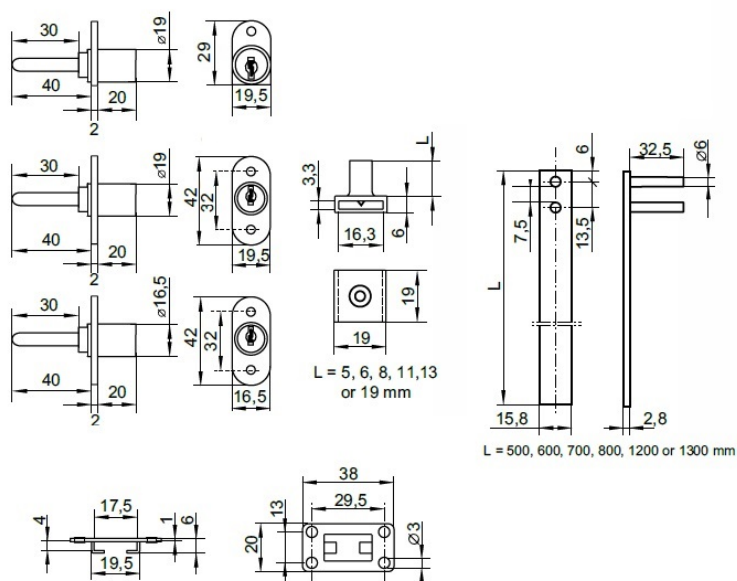

PRODUCT SHEET

Description:

Central Lock 1018/600mm, $\varnothing 19 \times 20$ mm, 40mm Tail, BLK, CK SISO, Complete W/1x600mm Locking Bar, 2xMetal Bar Guides &, 3x13mm Adjustable Pegs

Item number:

14.03.117-0

Units	Box	Carton	HS Code	Barcode
Pcs.	20	100	8301300000	
				5704866034807

SISO A/S

Mileparken 11
DK-2740 Skovlunde
Denmark
VAT: DK 24786013

Phone +45 45 830 900

www.siso.dk
siso@siso.dk

Danske Bank
Nytorv Branch
Copenhagen
SWIFT: DABADKKK

Account no.
4180 3112 112936
IBAN Account
DK7230003112112936